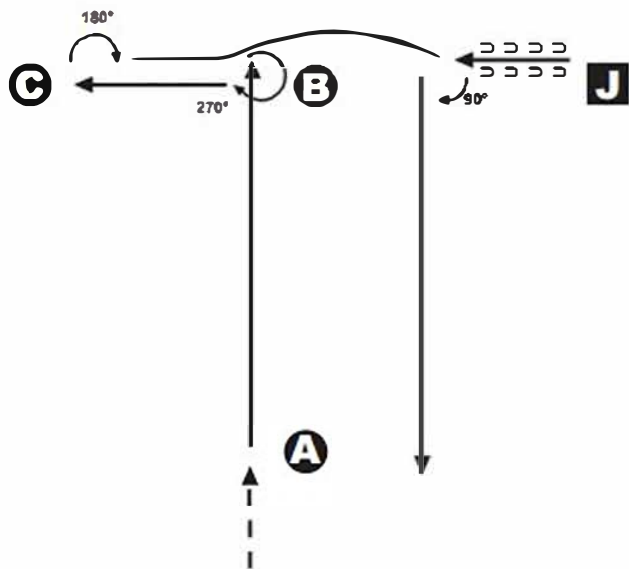

INSTRUCTIONS FOR PATTERN #7

Class #190 Adult Showmanship

1. Walk to A.
2. At A, pick up trot and continue to B.
3. Execute a 270 degree turn and trot to C.
4. Execute a 180 degree turn and trot around B to judge.
5. Stop. Set up for inspection.
6. When excused, back.
7. Execute a 90 degree turn, exit at a trot.

Follow the instructions of your ring steward.

KEY

- WALK
- TROT
- ← D D D D BACK
- J JUDGE
- A MARKERS