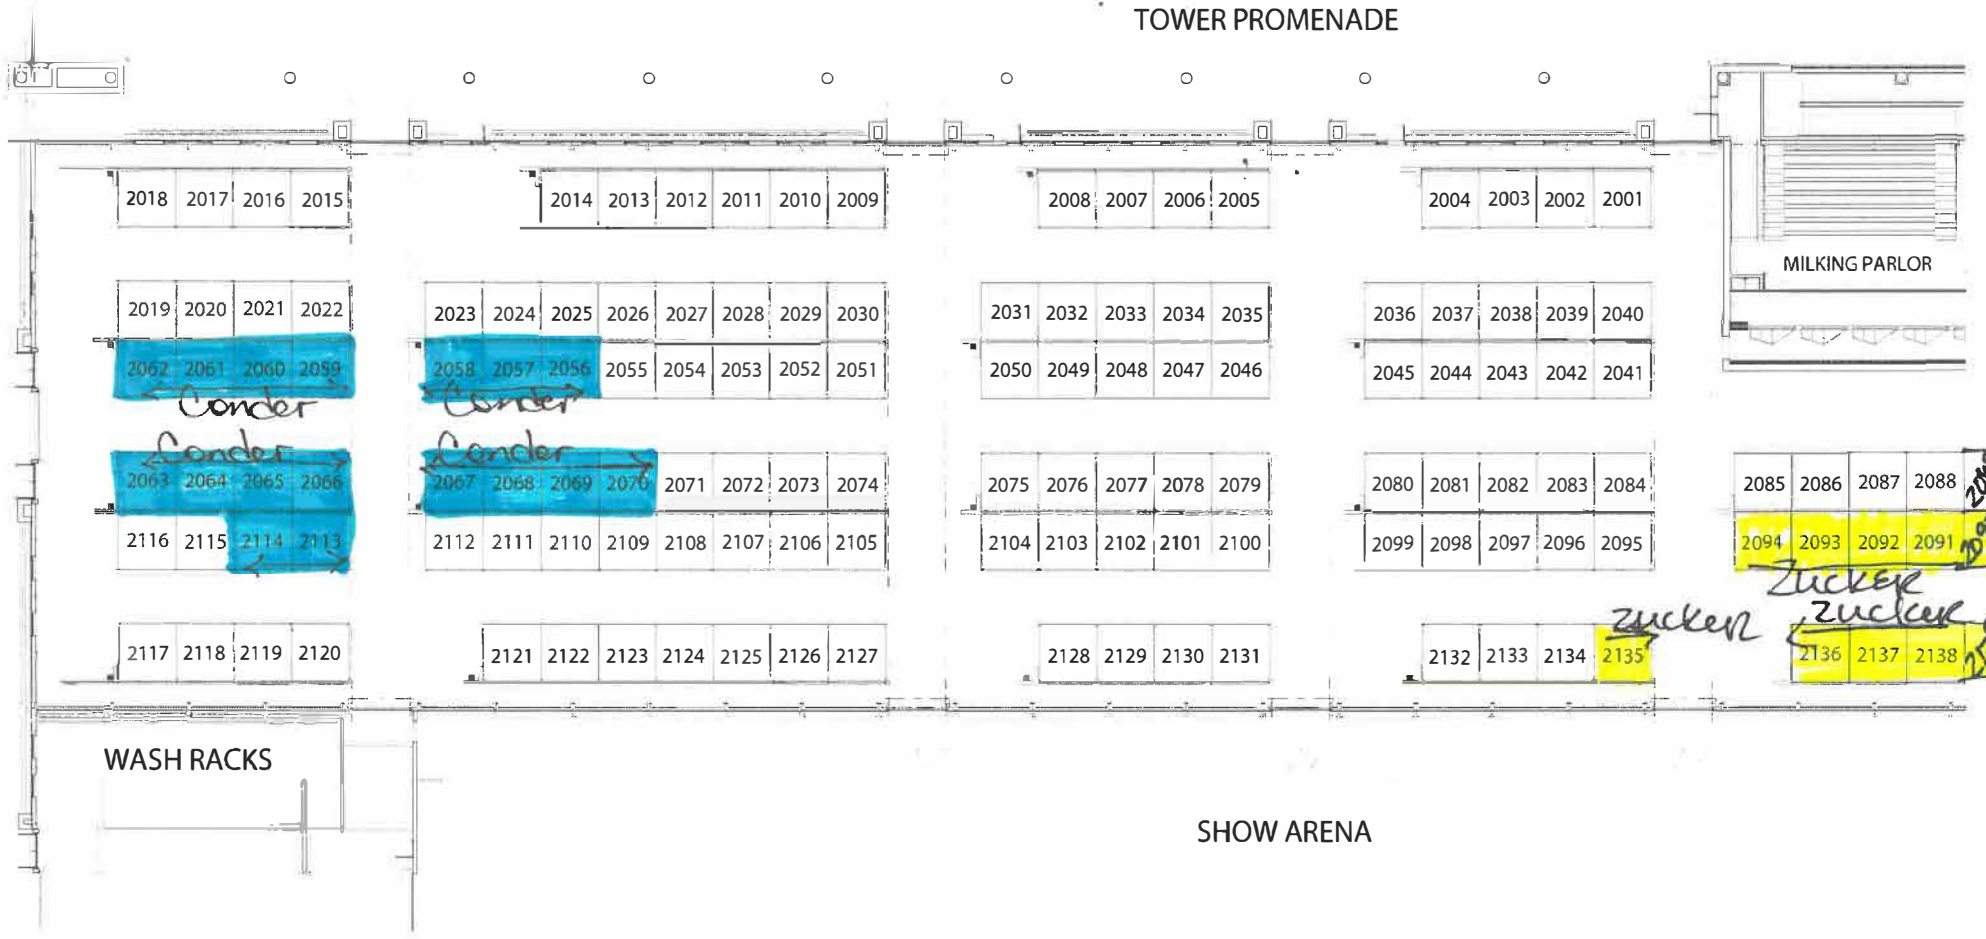

Campbell 57 - Small Shaving (3101-3119, 3125-3130)
 Jury 28 - Blended Shaving (3058-3071)
 Lazarou - (3120-3122)
 Post-the-weight 15 - Small Shaving ROGERS (3152-3157)
 Lavery - (3169-3176)

MEMORIAL CENTER

All stalls are approximately 10' x 10'.

TENNILL - NINE BARN 4 (3001-3010)
 SKERJANEC - 128 STALLS (3162-3166, 3131-3135) BARN 3
 176 STALLS

Created By: JLE 4/27/99

(Pre) Early Arrivals

Conder - (16 stalls ²¹¹³⁻²¹¹⁴ 256-262, 263-270,)

CATTLE BARN 2

139 HORSE STALLS

Zucker - 30 Large Showings (10 stalls ²⁰⁹⁰⁻²⁰⁹⁴ 2135-2139)

TOWER PROMENADE

STALLS = 10' X 10' METAL PORTABLE