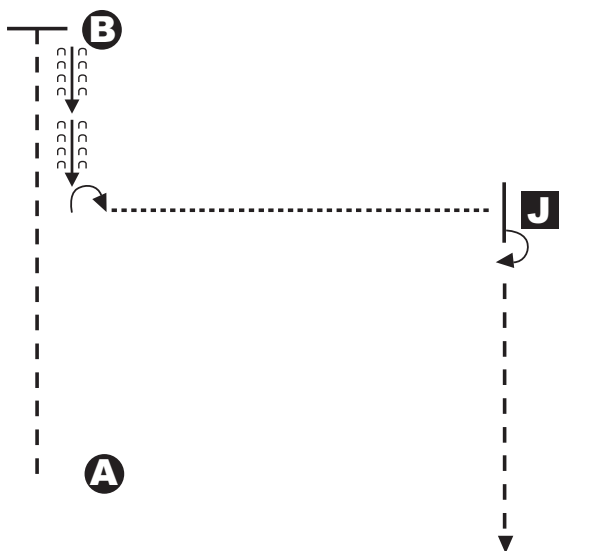

INSTRUCTIONS FOR PATTERN #6

Be ready at A.

1. Trot to B and stop.
2. Back until even with judge.
3. Perform a 90 degree turn. Walk to judge.
4. Stop and set up for inspection.
5. When dismissed, perform a 90 degree turn.
6. Trot to the line up or follow the directions of the ring steward.

KEY

- WALK
- - - - TROT
- ← BACK
- J JUDGE
- B MARKER